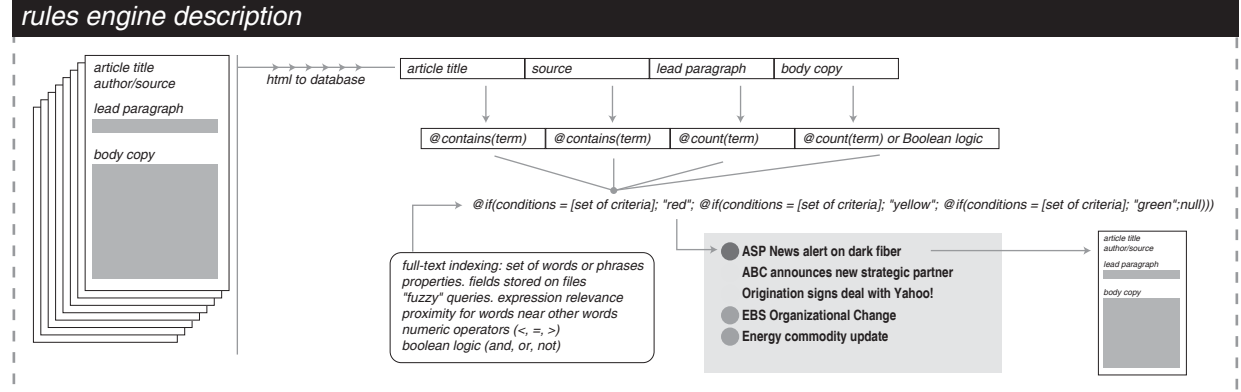

MARKETS PAGE

08/24/2001 09:24 AM CST

YOUR BOOK | INDUSTRY | BUSINESS | RESOURCES

OTHER TRADERS: VIDEO ON DEMAND: eLEARNING: Tibco Container Display

ENTERTAINMENT: DISK STORAGE:

UTILITIES: CARRIERS: EXCHANGES: Arbinet, Band-X, Bandwidth.com, CarrierChoice.com, Global TeleExchange, RateXchange, TelcoSearch

RESEARCH PAGE

08/24/2001 09:24 AM CST

YOUR BOOK | INDUSTRY | BUSINESS | RESOURCES

WHAT'S NEW: MARKET RESEARCH DEFCON: MARKET RESEARCH BRIEFS:

RESEARCH FEEDS: CLIPS: Band-X opens U.S. Internet transit capacity exchange

IDC: Gartner: Stellar Partners with Akamai

Yankee Group: Digital Island Opens Second Data Center in New York City

VIDEOS: Investext Research: Broadband: Telecom: Internet: ABC: 1918 ABC COOP

COMPANY PAGE [JAVA BASED PAGE]

08/24/2001 09:24 AM CST

YOUR BOOK | INDUSTRY | BUSINESS | RESOURCES

TRACK A DIFFERENT COMPANY: CURRENTLY VIEWING INFORMATION ON: ABC COMPANY

COMPANY WATCH: NEWS HEADLINES: ANALYST RECOMMENDATIONS:

AT HOME CORP SEE A: BUSINESS DESCRIPTION: LAST 5 SEC FILINGS:

ADDITIONAL LINKS: Financial Statements, Management Discussion, Institutional Investors, Insider Trading, Earnings Estimates, Ratio Analysis

NEWS PAGE

08/24/2001 09:24 AM CST

YOUR BOOK | INDUSTRY | BUSINESS | RESOURCES

DEFCON 3 ALERT >> CLICK TO VIEW

ECOMMERCE: BROADBAND: ASP: CLECs: STREAMING MEDIA: INFRASTRUCTURE: GAS: ELECTRIC: WEATHER:

Data sources from other Company traded commodities

GEOQUAL PAGE

08/24/2001 09:24 AM CST

YOUR BOOK | INDUSTRY | BUSINESS | RESOURCES

GEOQUAL MAP: CHOOSE A MAP TO VIEW: ENRON BROADBAND: WEATHER: High map for Day 1

Universal Access - or - KMI Corp.